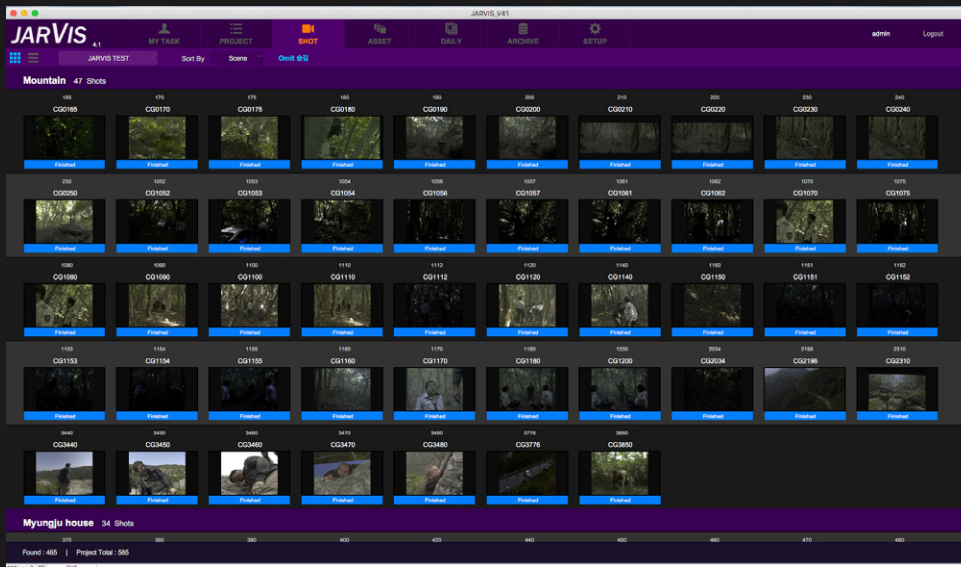

# JARVIS VFX production management system

Import a shot list from Excel

Add or edit various contents at once

Manage various history

## SYSTEM

JARVIS is a Pipeline Management System for VFX Productions and Animation Studios.

## ADMINISTRATION

JARVIS makes Project Manager to be able to manage a number of shot and task through a variety of comfort features.

## SHOT GALLERY

You can check the overall status and working progress rapidly through Shot Gallery showing the thumbnail and condition of the shot filtered by Project or Scene.