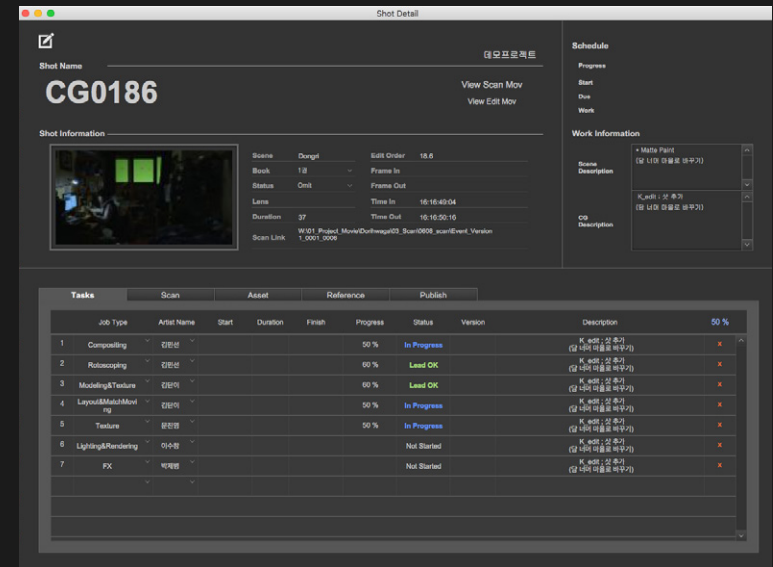

SHOT DETAIL

You can find Task, Artist, Working Process, Scan Data, Asset, Reference, Publish and every other related information of the shot in Shot Detail window rapidly.